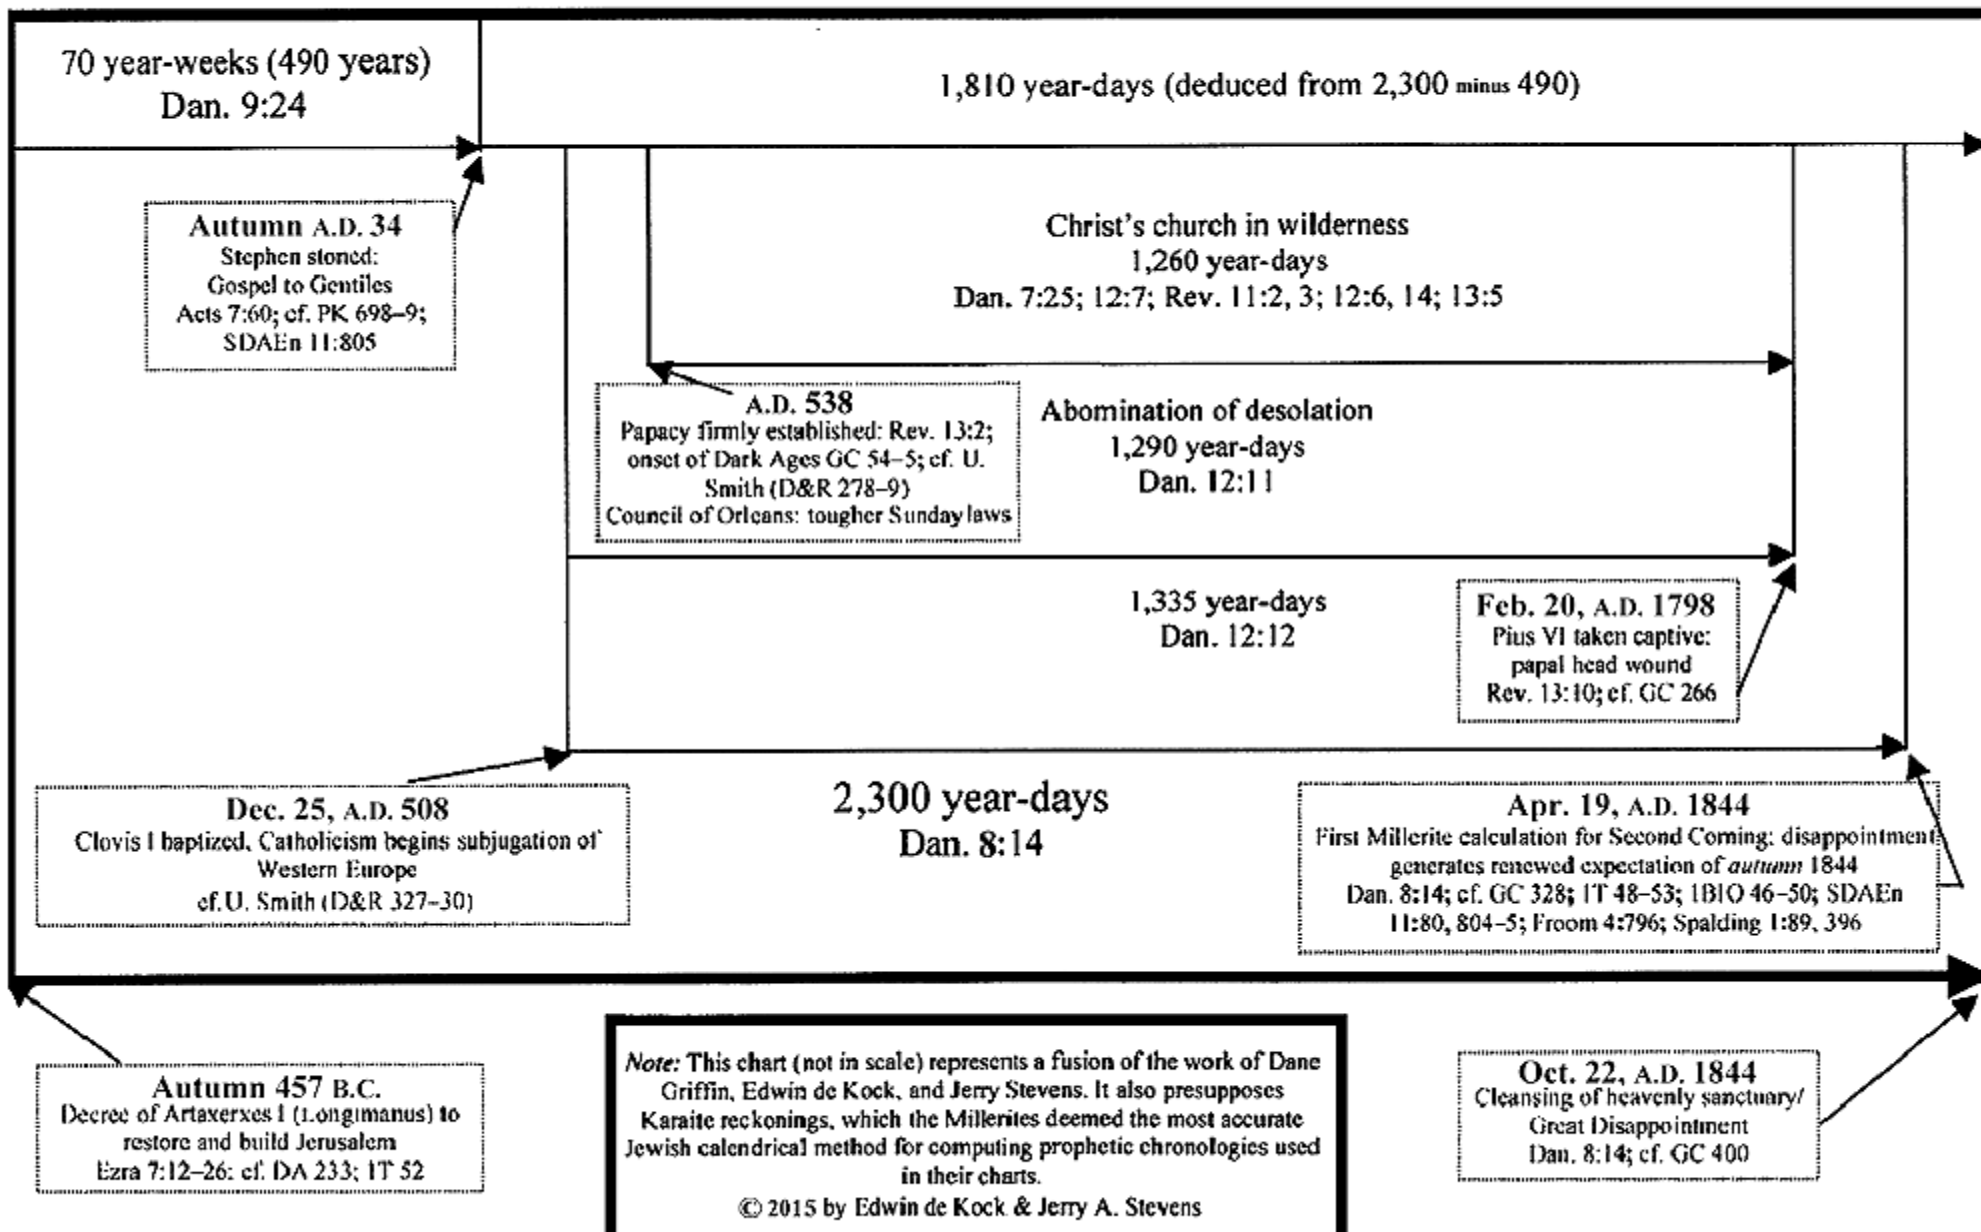

# Seven Crucial Dates in Prophetic History

Head #2\*    Heads #3-5    Head #6  
 Medo-Persia    Greeks    Greco-Roman

Head #7  
 Christendom/Papacy

\* Heads of Rev. 17:10. Head #1 = Babylon, which fell before the 2,300 days began.